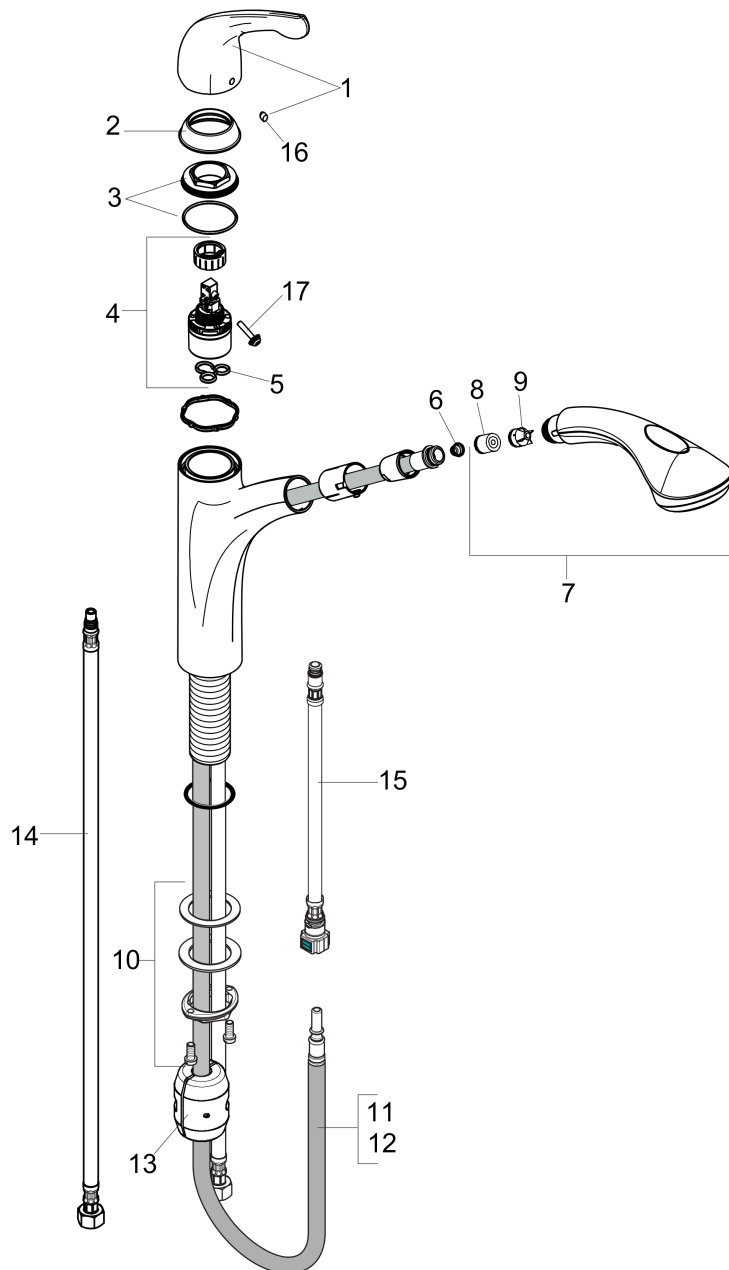

Allegro E
Single lever kitchen mixer 220, pull-out spray, 2jet
 Surfaces: Article Number: **04076000**

Exploded Drawing

Year of production: **10/18 - 10/20**

Allegro E
Single lever kitchen mixer 220, pull-out spray, 2jet
 Surfaces: Article Number: **04076000**

Spare part list

Year of production: **10/18 - 10/20**

Pos.	Description	Article Number	PC	PU
1	handle	98597001	8	1
2	flange	96468000	7	1
3	nut	96461000	8	1
4	cartridge, assy	92730000	11	1
5	seal	95008000	3	1
6	filter	97735000	1	1
7	handspray	98598001	15	1
8	non return valve	93218000	8	1
9	set of non return valves DW 15	97350000	6	1
10	fixing set (Ø 34)	95049000	5	1
11	hose 1,25 m	95048000	12	1
12	hose 1,50 m	88624000	0	1
13	weight	98551000	6	1
14	connection hose 35½" M8x0,75 3/8"	96316001	9	1
15	connection hose 600 mm	92264000	9	1
16	screw cover	96338000	1	1
17	locking screw for handle	95140000	2	1