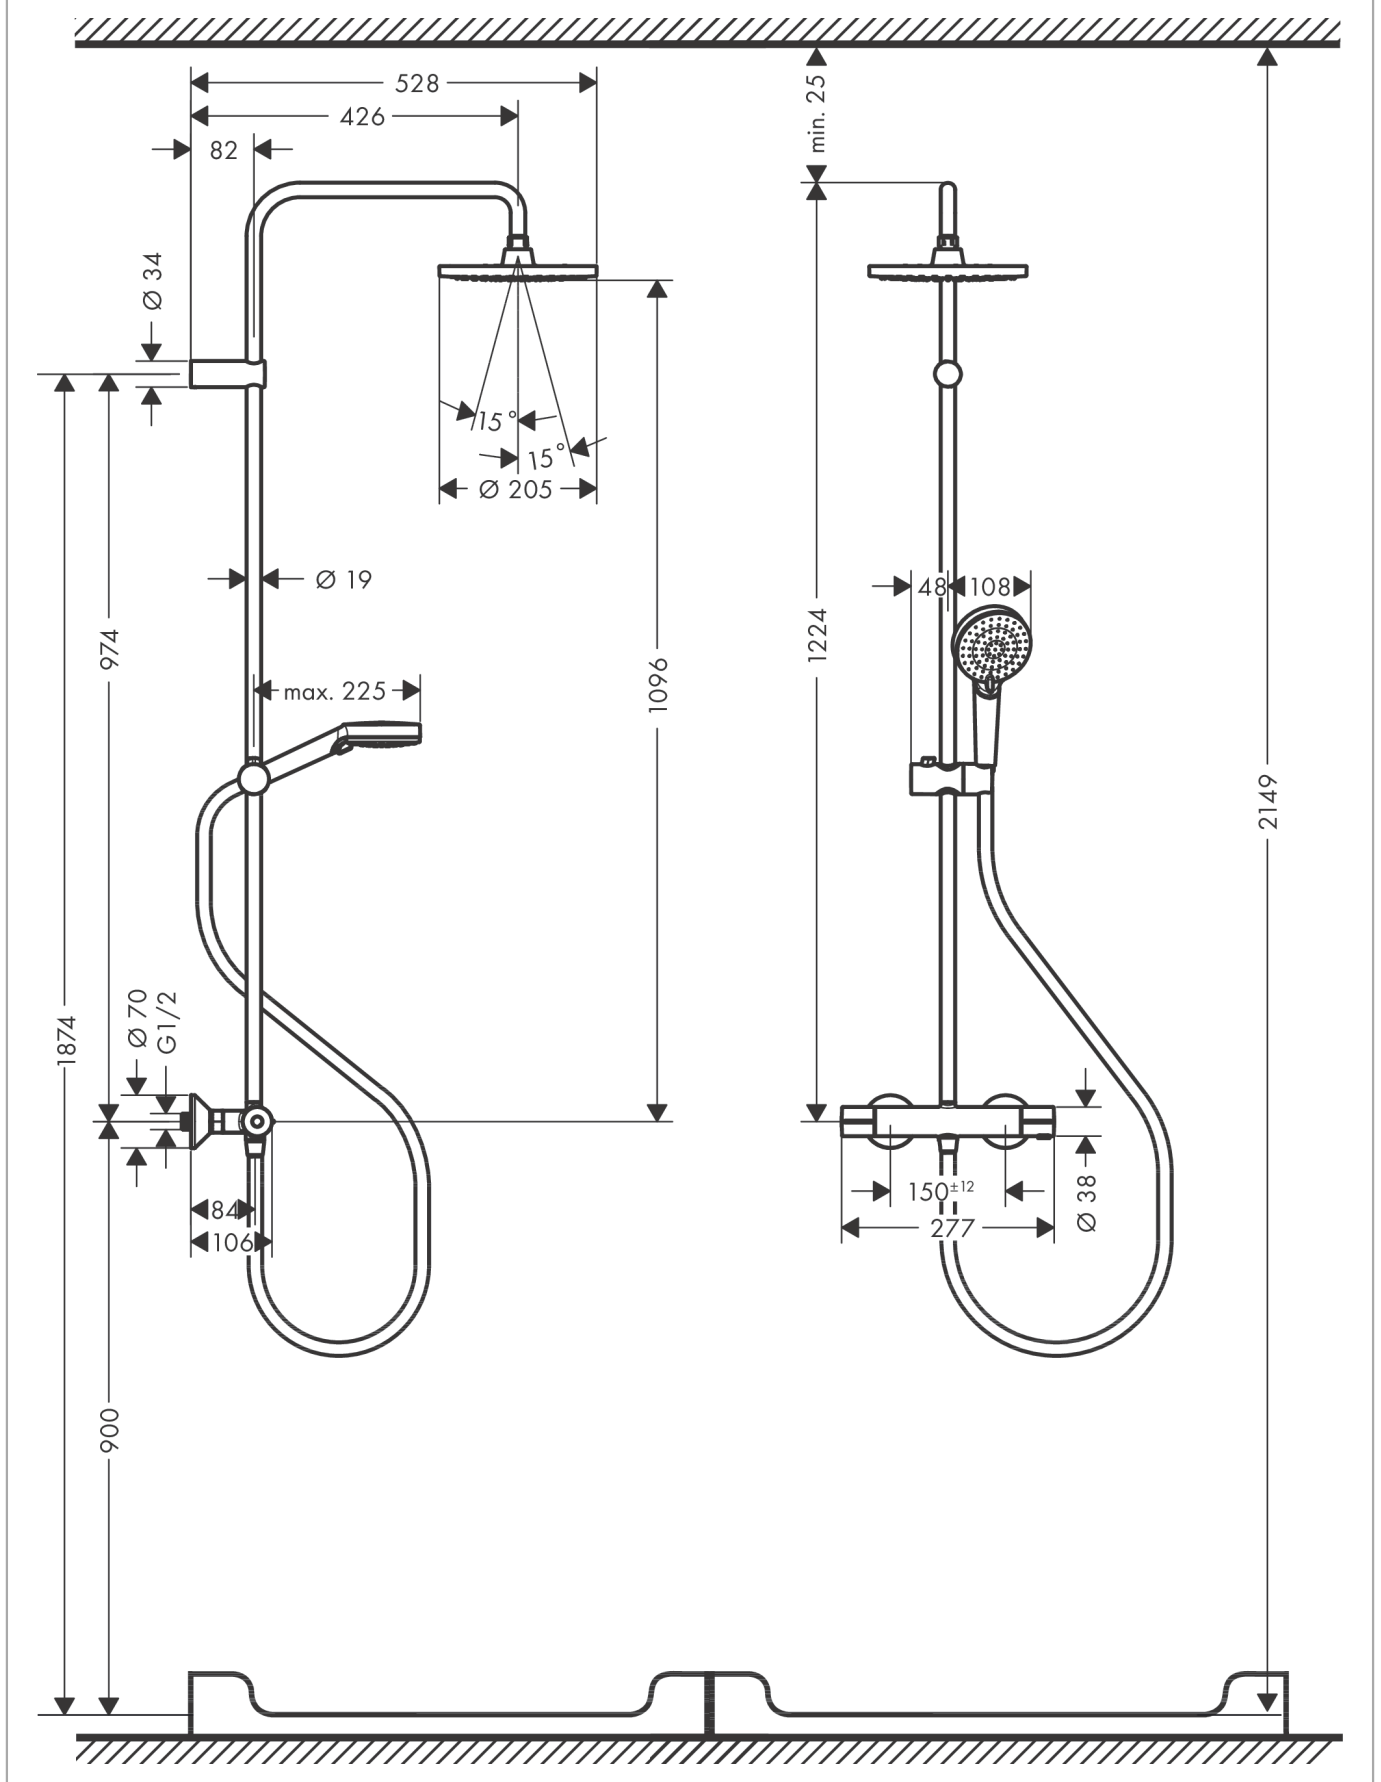

Vernis Blend
Showerpipe 200 1jet with thermostat
Finish: **Chrome** Article Number: **26276007**

Installation examples