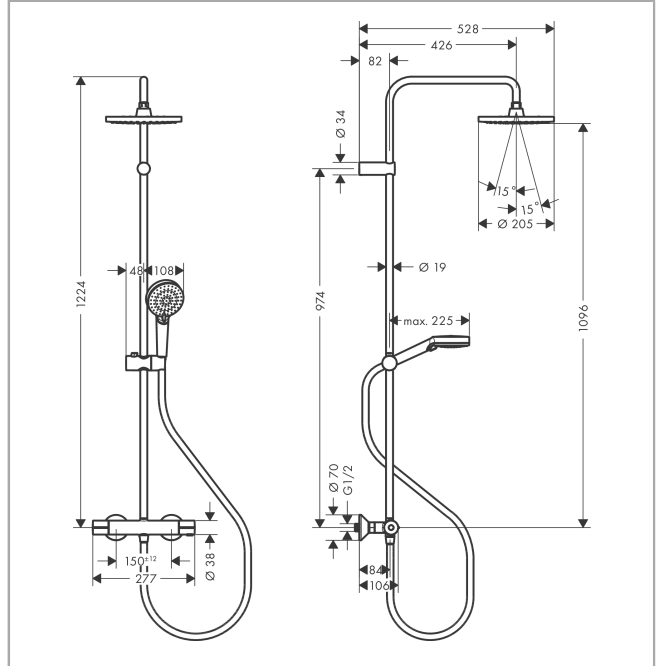

Scale drawing