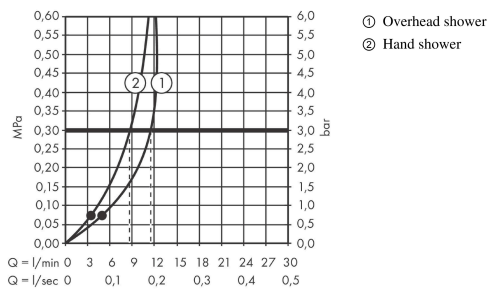

Vernis Blend

Showerpipe 200 1jet with thermostat

Finish: **Chrome** Article Number: **26276007**

Description

product features

- consists of: overhead shower, hand shower, shower thermostat, shower hose, slider
- overhead shower Vernis Blend 200 1jet
- shower head size overhead shower: 205 mm
- spray type overhead shower: Rain
- spray type hand shower: Rain, IntenseRain
- flow rate of hand shower at 3 bar: 10,7 l/min
- maximum flow rate for Showerpipe at 3 bar: 10,7 l/min
- minimum flow pressure: 0,7 bar
- max. operating pressure: 10 bar
- ball-joint: overhead shower angle adjustable
- shower bar diameter: 19 mm
- height-adjustable slider with locking push-button slider
- shower arm length overhead shower: 426 mm
- thermostat Vernis
- safety stop at 40°C
- adjustable hot water limitation
- outlets controlled via turning handle
- suitable for continuous flow water heaters
- mounting type: exposed installation
- connection dimension DN15
- connection thread G ½
- centre distance 150 ± 12 mm
- intrinsically safe against backflow
- pipe length: 1224 mm
- 2 functions

Technology

Vernis Blend
Showerpipe 200 1jet with thermostat
 Finish: **Chrome** Article Number: **26276007**

Product image

Scale drawing

Flowchart

Vernis Blend
Showerpipe 200 1jet with thermostat
 Finish: **Chrome** Article Number: **26276007**