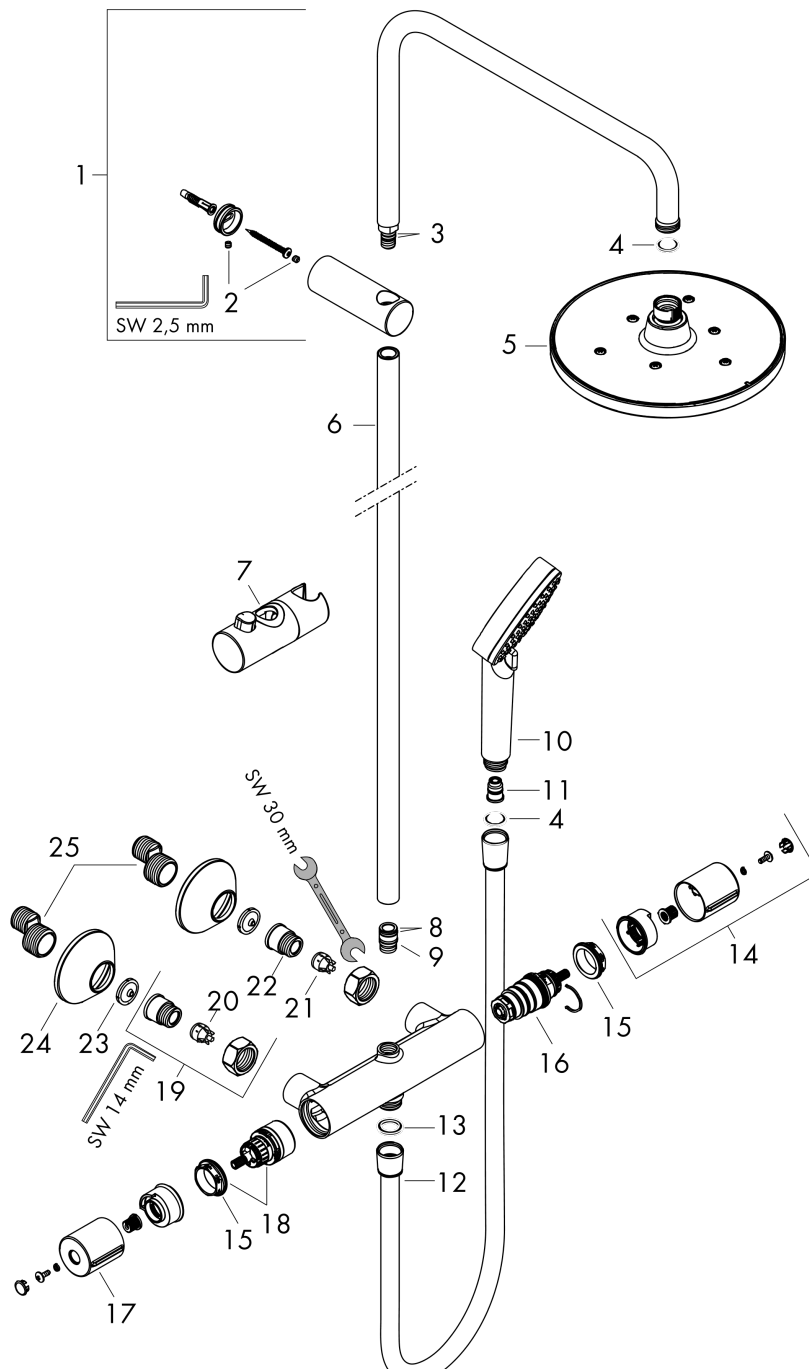

Vernis Blend
Showerpipe 200 1jet with thermostat
Finish: **Chrome** Article Number: **26276007**

Exploded Drawing

Year of production: >04/20

Vernis Blend

Showerpipe 200 1jet with thermostat

Finish: **Chrome** Article Number: **26276007**

Spare part list

Year of production: >04/20

Pos.	Description	Article Number	PC	PU
1	shower arm	93768000	13	1
2	hollow set screw M5x5	98446000	1	1
3	O-ring 9x2	98119000	1	1
4	filter packing	94246000	1	1
5	head shower	26271007	99	1
6	pipe 546 mm	93769000	10	1
7	support, assy	93729000	8	1
8	O-ring 11x2	98127000	1	1
9	O-ring 12x2	98214000	1	1
10	handshower	26270007	99	1
11	back flow preventor cartridge	93339000	6	1
12	shower hose Metaflex'C 1,60 m	28266000	98	1
13	seal	98058000	1	1
14	handle for thermostat	93727000	9	1
15	nut	98913000	6	1
16	thermostat cartridge	98282000	14	1
17	handle	93731000	8	1
18	shut off unit with selector	98283000	12	1
19	connecting thread G½	93730000	9	1
20	non return valve (pressure-resistant up to 2 MPa)	93136000	8	1
21	non return valve	96737000	8	1
22	O-ring 16x2	98133000	1	1
23	filter packing	96922000	3	1
24	escutcheon Ø 70 mm	93718000	4	1
25	set of S-unions	94140007	10	1