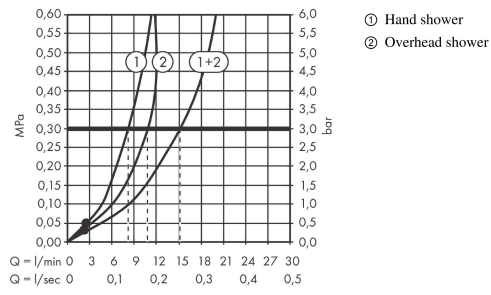

Vernis Shape
Showerpipe 230 1jet Reno
Finish: **Chrome** Article Number: **26282007**

Flowchart