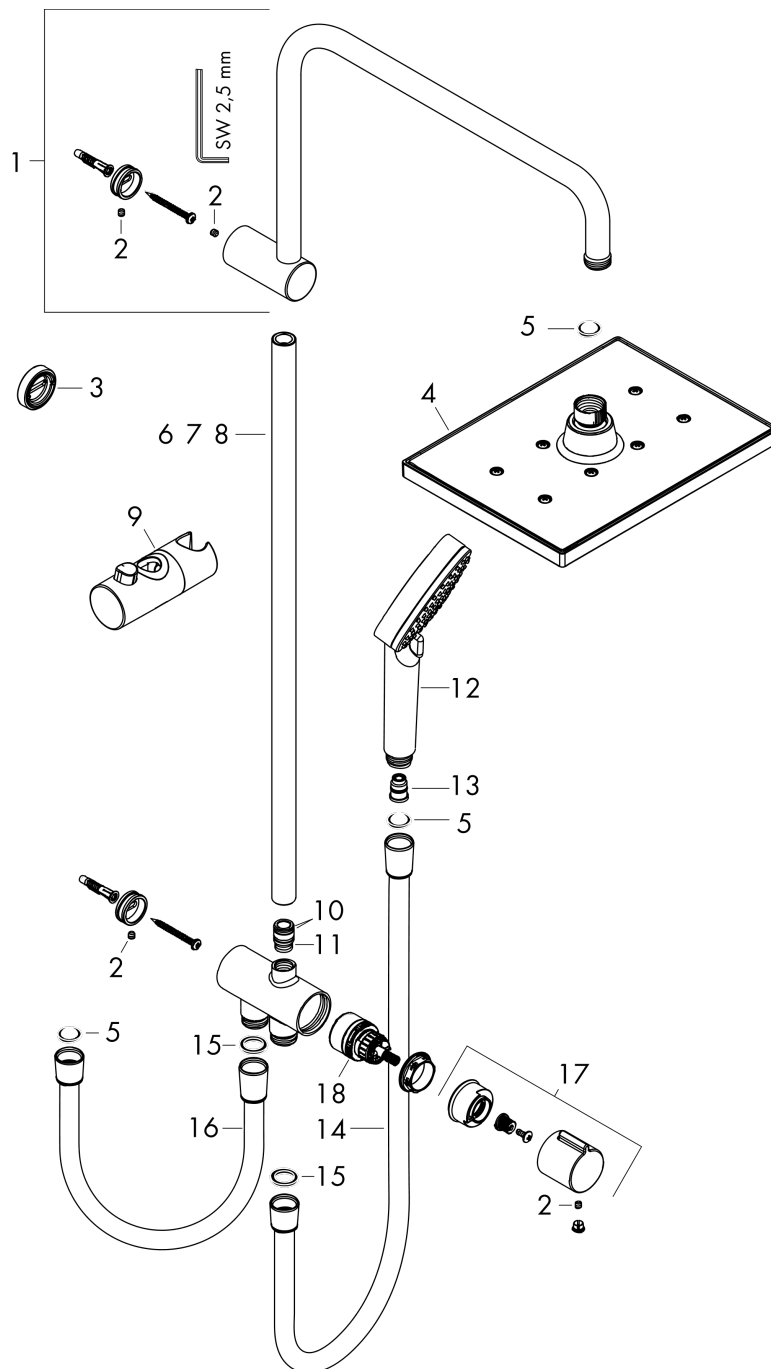

#### product features

- consists of: overhead shower, hand shower, shower hose, hand shower holder
- overhead shower Vernis Shape 230 1jet
- shower head size overhead shower: 230 x 170 mm
- spray type overhead shower: Rain
- spray type hand shower: Rain, IntenseRain
- flow rate of hand shower at 3 bar: 8,2 l/min
- maximum flow rate for Showerpipe at 3 bar: 15,3 l/min
- minimum flow pressure: 1 bar
- max. operating pressure: 10 bar
- ball-joint: overhead shower angle adjustable
- mounting type: exposed installation
- shower bar diameter: 19 mm
- height-adjustable slider with locking push-button slider
- shower arm length: 400 mm
- water connection: Metaflex shower hose 80 cm and 160 cm
- connection dimension: DN15
- connection thread G 1/2
- suitable for continuous flow water heaters

### Scale drawing

**Vernis Shape**  
**Showerpipe 230 1jet Reno**  
 Finish: **Chrome** Article Number: **26282007**

**Flowchart**

**Vernis Shape**  
**Showerpipe 230 1jet Reno**  
 Finish: **Chrome** Article Number: **26282007**

Installation examples

Vernis Shape  
 Showerpipe 230 1jet Reno  
 Finish: **Chrome** Article Number: **26282007**

Exploded Drawing

Year of production: >04/20

**Vernis Shape  
Showerpipe 230 1jet Reno**

Finish: **Chrome** Article Number: **26282007**

## Spare part list

Year of production: >04/20

Pos.	Description	Article Number	PC	PU
1	shower arm	93732000	13	1
2	hollow set screw M5x5	98446000	1	1
3	tile-matching-disk 7 mm	93813000	5	1
4	head shower	26281007	99	1
5	filter packing	94246000	1	1
6	pipe 546 mm	93769000	10	1
7	pipe 845 mm	93906000	12	1
8	pipe 945 mm	93770000	12	1
9	support, assy	93729000	8	1
10	O-ring 12x2	98214000	1	1
11	O-ring 11x2	98127000	1	1
12	handshower	26270007	99	1
13	back flow preventor cartridge	93339000	6	1
14	shower hose Metaflex'C 1,60 m	28266000	98	1
15	seal	98058000	1	1
16	shower hose	28278000	8	1
17	handle	93733000	8	1
18	selector assy	95404000	12	1