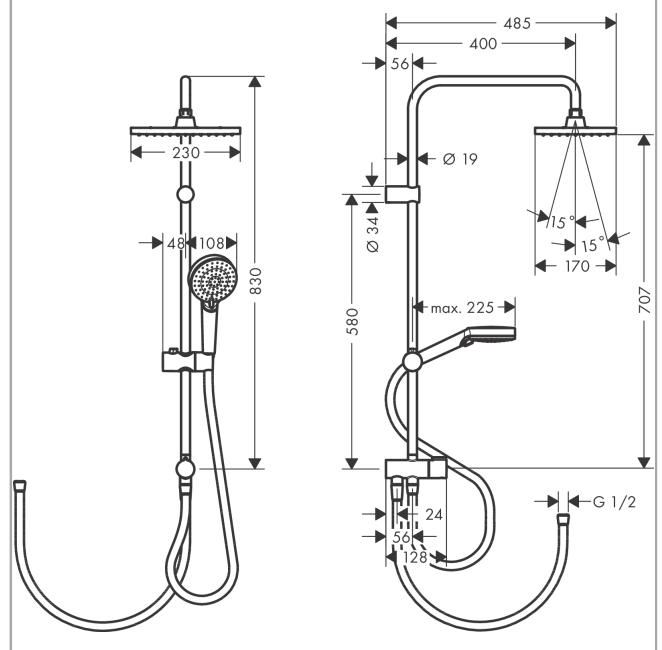

## Vernis Shape Showerpipe 230 1jet Reno

Finish: **Chrome** Article Number: **26282007**

#### product features

- consists of: overhead shower, hand shower, shower hose, hand shower holder
- overhead shower Vernis Shape 230 1jet
- shower head size overhead shower: 230 x 170 mm
- spray type overhead shower: Rain
- spray type hand shower: Rain, IntenseRain
- flow rate of hand shower at 3 bar: 8,2 l/min
- maximum flow rate for Showerpipe at 3 bar: 15,3 l/min
- minimum flow pressure: 1 bar
- max. operating pressure: 10 bar
- ball-joint: overhead shower angle adjustable
- mounting type: exposed installation
- shower bar diameter: 19 mm
- height-adjustable slider with locking push-button slider
- shower arm length: 400 mm
- water connection: Metaflex shower hose 80 cm and 160 cm
- connection dimension: DN15
- connection thread G 1/2
- suitable for continuous flow water heaters

### Scale drawing

**Vernis Shape**  
**Showerpipe 230 1jet Reno**  
 Finish: **Chrome** Article Number: **26282007**

**Flowchart**

**Vernis Shape**  
**Showerpipe 230 1jet Reno**  
 Finish: **Chrome** Article Number: **26282007**

## Spare part list

Year of production: >04/20

Pos.	Description	Article Number	PC	PU
1	shower arm	93732000	13	1
2	hollow set screw M5x5	98446000	1	1
3	tile-matching-disk 7 mm	93813000	5	1
4	head shower	26281007	99	1
5	filter packing	94246000	1	1
6	pipe 546 mm	93769000	10	1
7	pipe 845 mm	93906000	12	1
8	pipe 945 mm	93770000	12	1
9	support, assy	93729000	8	1
10	O-ring 12x2	98214000	1	1
11	O-ring 11x2	98127000	1	1
12	handshower	26270007	99	1
13	back flow preventor cartridge	93339000	6	1
14	shower hose Metaflex'C 1,60 m	28266000	98	1
15	seal	98058000	1	1
16	shower hose	28278000	8	1
17	handle	93733000	8	1
18	selector assy	95404000	12	1