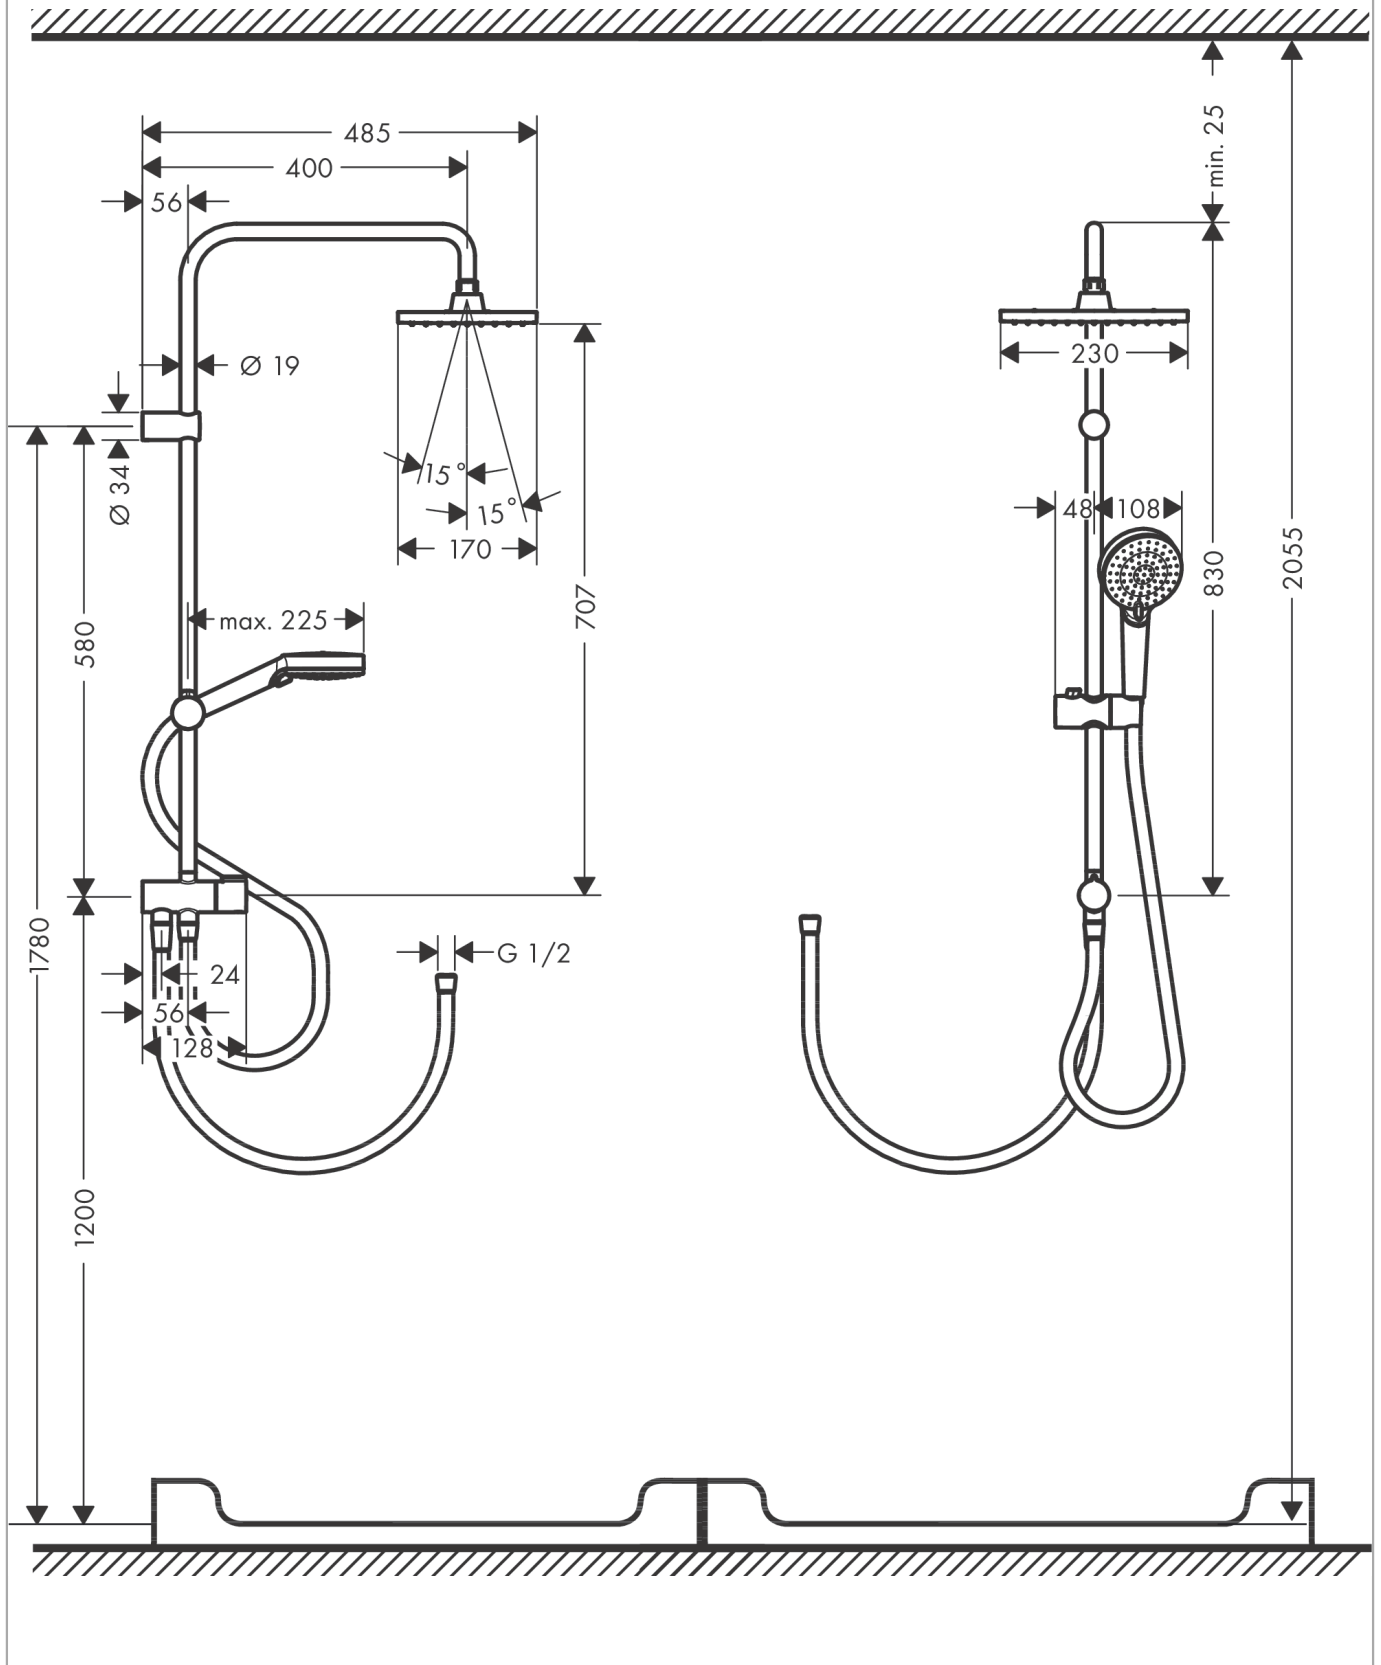

#### product features

- consists of: overhead shower, hand shower, shower hose, hand shower holder
- overhead shower Vernis Shape 230 1jet
- shower head size overhead shower: 230 x 170 mm
- spray type overhead shower: Rain
- spray type hand shower: Rain, IntenseRain
- flow rate of hand shower at 3 bar: 8,2 l/min
- maximum flow rate for Showerpipe at 3 bar: 15,3 l/min
- minimum flow pressure: 1 bar
- max. operating pressure: 10 bar
- ball-joint: overhead shower angle adjustable
- mounting type: exposed installation
- shower bar diameter: 19 mm
- height-adjustable slider with locking push-button slider
- shower arm length: 400 mm
- water connection: Metaflex shower hose 80 cm and 160 cm
- connection dimension: DN15
- connection thread G 1/2
- suitable for continuous flow water heaters

### Scale drawing

**Vernis Shape**  
**Showerpipe 230 1jet Reno**  
 Finish: **Chrome** Article Number: **26282007**

**Flowchart**

**Vernis Shape**  
**Showerpipe 230 1jet Reno**  
 Finish: **Chrome** Article Number: **26282007**

Installation examples

Vernis Shape  
 Showerpipe 230 1jet Reno  
 Finish: **Chrome** Article Number: **26282007**

Exploded Drawing

Year of production: >04/20

**Vernis Shape  
Showerpipe 230 1jet Reno**

Finish: **Chrome** Article Number: **26282007**

## Spare part list

Year of production: >04/20

Pos.	Description	Article Number	PC	PU
1	shower arm	93732000	13	1
2	hollow set screw M5x5	98446000	1	1
3	tile-matching-disk 7 mm	93813000	5	1
4	head shower	26281007	99	1
5	filter packing	94246000	1	1
6	pipe 546 mm	93769000	10	1
7	pipe 845 mm	93906000	12	1
8	pipe 945 mm	93770000	12	1
9	support, assy	93729000	8	1
10	O-ring 12x2	98214000	1	1
11	O-ring 11x2	98127000	1	1
12	handshower	26270007	99	1
13	back flow preventor cartridge	93339000	6	1
14	shower hose Metaflex'C 1,60 m	28266000	98	1
15	seal	98058000	1	1
16	shower hose	28278000	8	1
17	handle	93733000	8	1
18	selector assy	95404000	12	1