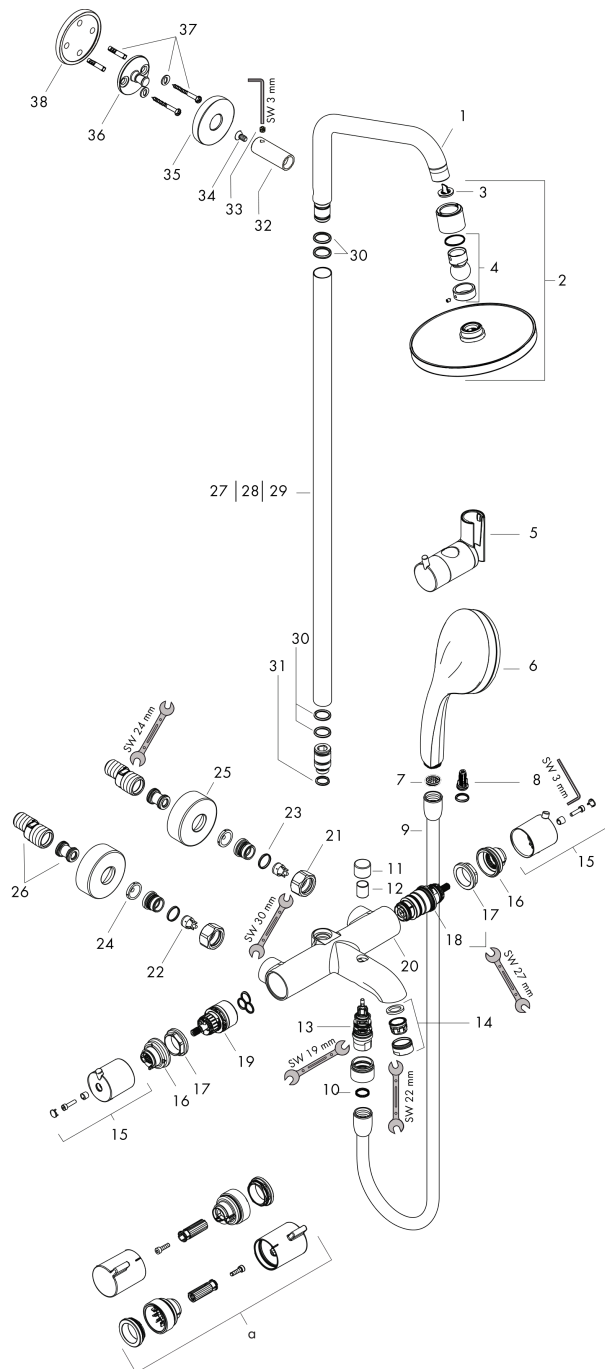

Croma 100
Croma 100 1jet Showerpipe for bath tub
 Surfaces: Article Number: **27143000**

Exploded Drawing

Year of production: **02/09 - 12/14**

Croma 100

Croma 100 1jet Showerpipe for bath tub

Surfaces: Article Number: **27143000**

Spare part list

Year of production: **02/09 - 12/14**

Pos.	Description	Article Number	PC	PU
1	shower arm	95137000	15	1
2	head shower	27450000	19	1
3	filter packing	96477000	1	1
4	ball joint	97331000	4	1
5	support, assy	97651000	13	1
6	handshower	28535000	98	1
7	filter packing	94246000	1	1
8	filter insert	97708000	2	1
9	shower hose Isiflex'B 2,00 m	28274000	98	1
10	seal	98058000	1	1
11	diverter knob	96466000	5	1
12	sleeve	97738000	2	1
13	selector assy	94077000	9	1
14	aerator M24x1 (30 l/min)	96512000	5	1
15	handle	98915000	10	1
16	safety set for temperature control	98916000	4	1
17	nut	98913000	6	1
18	thermostat cartridge	98282000	14	1
19	shut off unit with selector	98283000	12	1
20	Thermostat	92454000	20	1
21	set of nuts	96157000	8	1
22	non return valve	96737000	8	1
23	O-ring 17x1,5	98137000	1	1
24	filter packing	96922000	3	1
25	escutcheon Ø 68 mm	96467000	6	1
26	set of S-unions (±12 mm)	94140000	10	1
27	pipe 1375 mm	92404000	17	1
28	pipe 1200 mm	95665000	12	1
29	pipe 1450 mm	96770000	18	1
30	O-ring 15x2,5	98131000	1	1
31	O-ring 12x2	98214000	1	1
32	sleeve	92166000	9	1
33	hollow set screw M6x5	98447000	1	1
34	screw	92137000	2	1
35	escutcheon Ø 60 mm	96767000	10	1
36	wall flange	96768000	9	1
37	mounting set	96179000	4	1
38	tile-matching-disk 7 mm	95239000	5	1
a	set of handles	95995000	15	1
b	set of S-unions (±32 mm)	98592000	9	1
c	diverter fixing device	97211000	1	1

Croma 100
Croma 100 1jet Showerpipe for bath tub
 Surfaces: Article Number: **27143000**

Spare part list

Year of production: **02/09 - 12/14**

Pos.	Description	Article Number	PC	PU
d	pushbutton	92848000	2	1