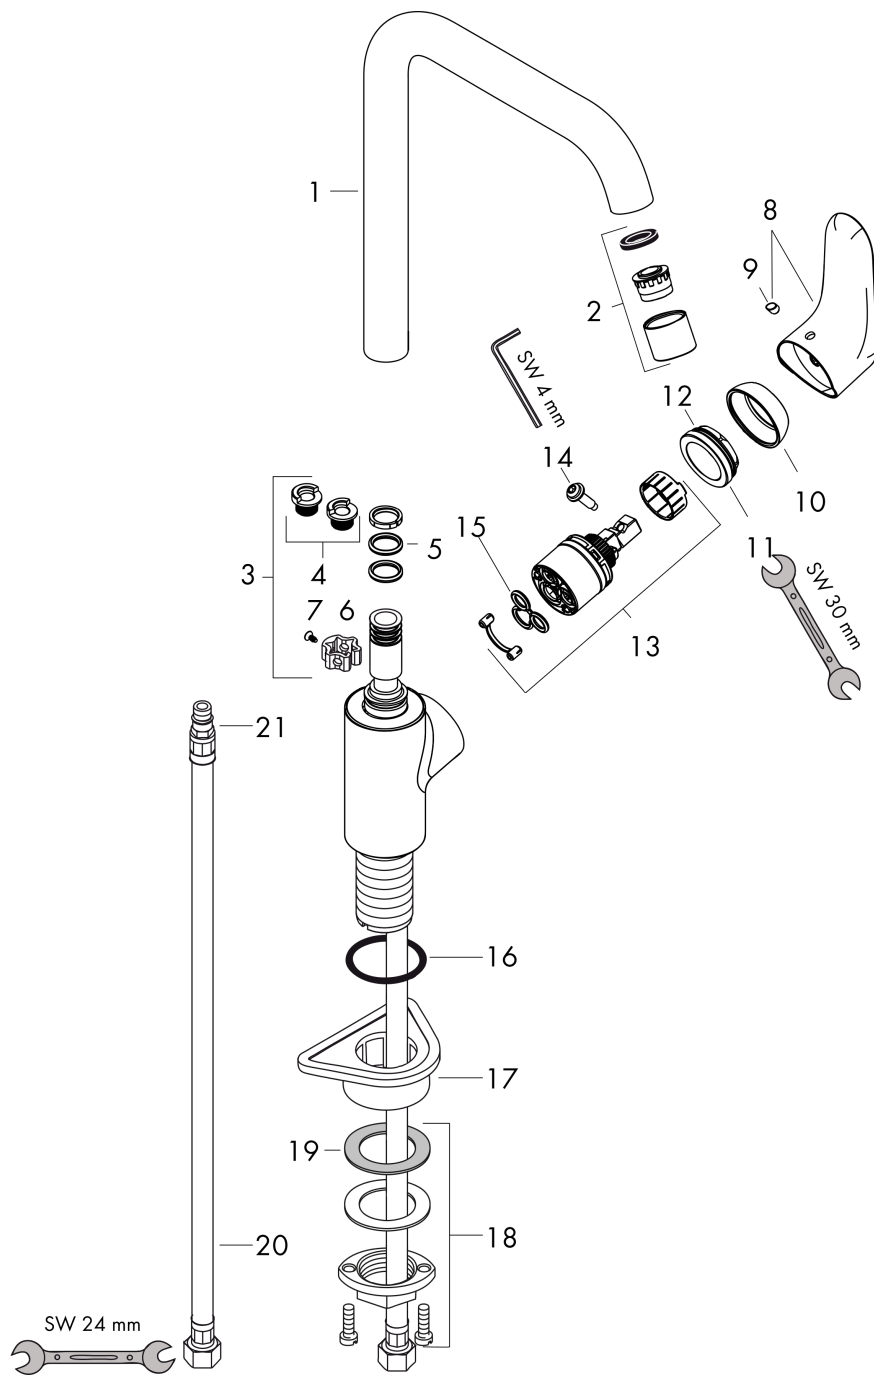

Focus M41

Single lever kitchen mixer 260, 1jet

Finish: **Chrome** Article Number: **31820007**

Description

product features

- ComfortZone 260
- swivel range adjustable in 3 steps 110°, 150° or 360°
- normal spray
- connection dimension: DN15
- maximum flow rate at 3 bar: 5,2 l/min
- ceramic cartridge
- connection type: G ½
- temperature limitation adjustable
- suitable for continuous flow water heaters

Technology

Certificates / Sustainability

Product image

Scale drawing

Flowchart

Focus M41

Single lever kitchen mixer 260, 1jet

Finish: **Chrome** Article Number: **31820007**

Exploded Drawing

Year of production: >10/16

Focus M41

Single lever kitchen mixer 260, 1jet

Finish: **Chrome** Article Number: **31820007**

Spare part list

Year of production: >10/16

Pos.	Description	Article Number	PC	PU
1	spout cpl.	95822000	16	1
2	aerator M24x1 (5 l/min)	13185000	98	1
3	sealing set	92646000	6	1
4	set of locating rings (110° / 150°)	98486000	5	1
5	O-Ring 14x2,5	98189000	1	1
6	axialring	97558000	1	1
7	screw	97662000	3	1
8	handle	98532000	8	1
9	screw cover	96338000	1	1
10	flange	95498000	3	1
11	nut	97209000	5	1
12	O-Ring 32x2	98193000	1	1
13	cartridge, assy	95646000	13	1
14	locking screw for handle	95140000	2	1
15	seal	95008000	3	1
16	flat seal	98749000	2	1
17	support	97523000	2	1
18	fixing set (Ø 34)	95049000	5	1
19	lever collar	97548000	1	1
20	connection hose 900 mm M8x0,75 G½	97489000	8	1
21	O-ring 7x1,5	98422000	1	1