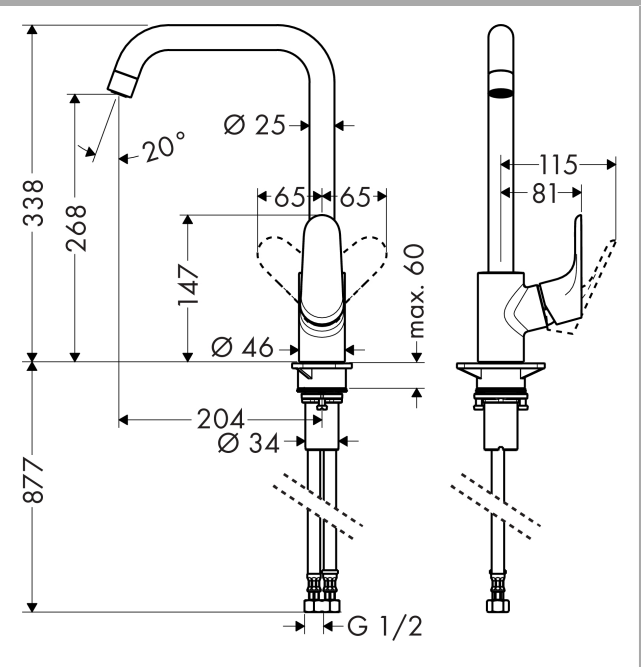

Focus M41

Single lever kitchen mixer 260, 1jet

Finish: **Chrome** Article Number: **31820007**

Description

product features

- ComfortZone 260
- swivel range adjustable in 3 steps 110°, 150° or 360°
- normal spray
- connection dimension: DN15
- maximum flow rate at 3 bar: 5,2 l/min
- ceramic cartridge
- connection type: G ½
- temperature limitation adjustable
- suitable for continuous flow water heaters

Technology

Certificates / Sustainability

Product image

Scale drawing

Flowchart

Focus M41

Single lever kitchen mixer 260, 1jet

Finish: **Chrome** Article Number: **31820007**

Exploded Drawing

Year of production: >10/16

Focus M41

Single lever kitchen mixer 260, 1jet

Finish: **Chrome** Article Number: **31820007**

Spare part list

Year of production: >10/16

Pos.	Description	Article Number	PC	PU
1	spout cpl.	95822000	16	1
2	aerator M24x1 (5 l/min)	13185000	98	1
3	sealing set	92646000	6	1
4	set of locating rings (110° / 150°)	98486000	5	1
5	O-Ring 14x2,5	98189000	1	1
6	axialring	97558000	1	1
7	screw	97662000	3	1
8	handle	98532000	8	1
9	screw cover	96338000	1	1
10	flange	95498000	3	1
11	nut	97209000	5	1
12	O-Ring 32x2	98193000	1	1
13	cartridge, assy	95646000	13	1
14	locking screw for handle	95140000	2	1
15	seal	95008000	3	1
16	flat seal	98749000	2	1
17	support	97523000	2	1
18	fixing set (Ø 34)	95049000	5	1
19	lever collar	97548000	1	1
20	connection hose 900 mm M8x0,75 G½	97489000	8	1
21	O-ring 7x1,5	98422000	1	1