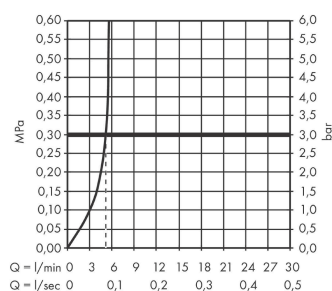

Focus M41

Single lever kitchen mixer 260, 1jet

Finish: **Chrome** Article Number: **31820007**

Description

product features

- ComfortZone 260
- swivel range adjustable in 3 steps 110°, 150° or 360°
- normal spray
- connection dimension: DN15
- maximum flow rate at 3 bar: 5,2 l/min
- ceramic cartridge
- connection type: G ½
- temperature limitation adjustable
- suitable for continuous flow water heaters

Technology

Certificates / Sustainability

Product image

Scale drawing

Flowchart

Focus M41

Single lever kitchen mixer 260, 1jet

Finish: **Chrome** Article Number: **31820007**