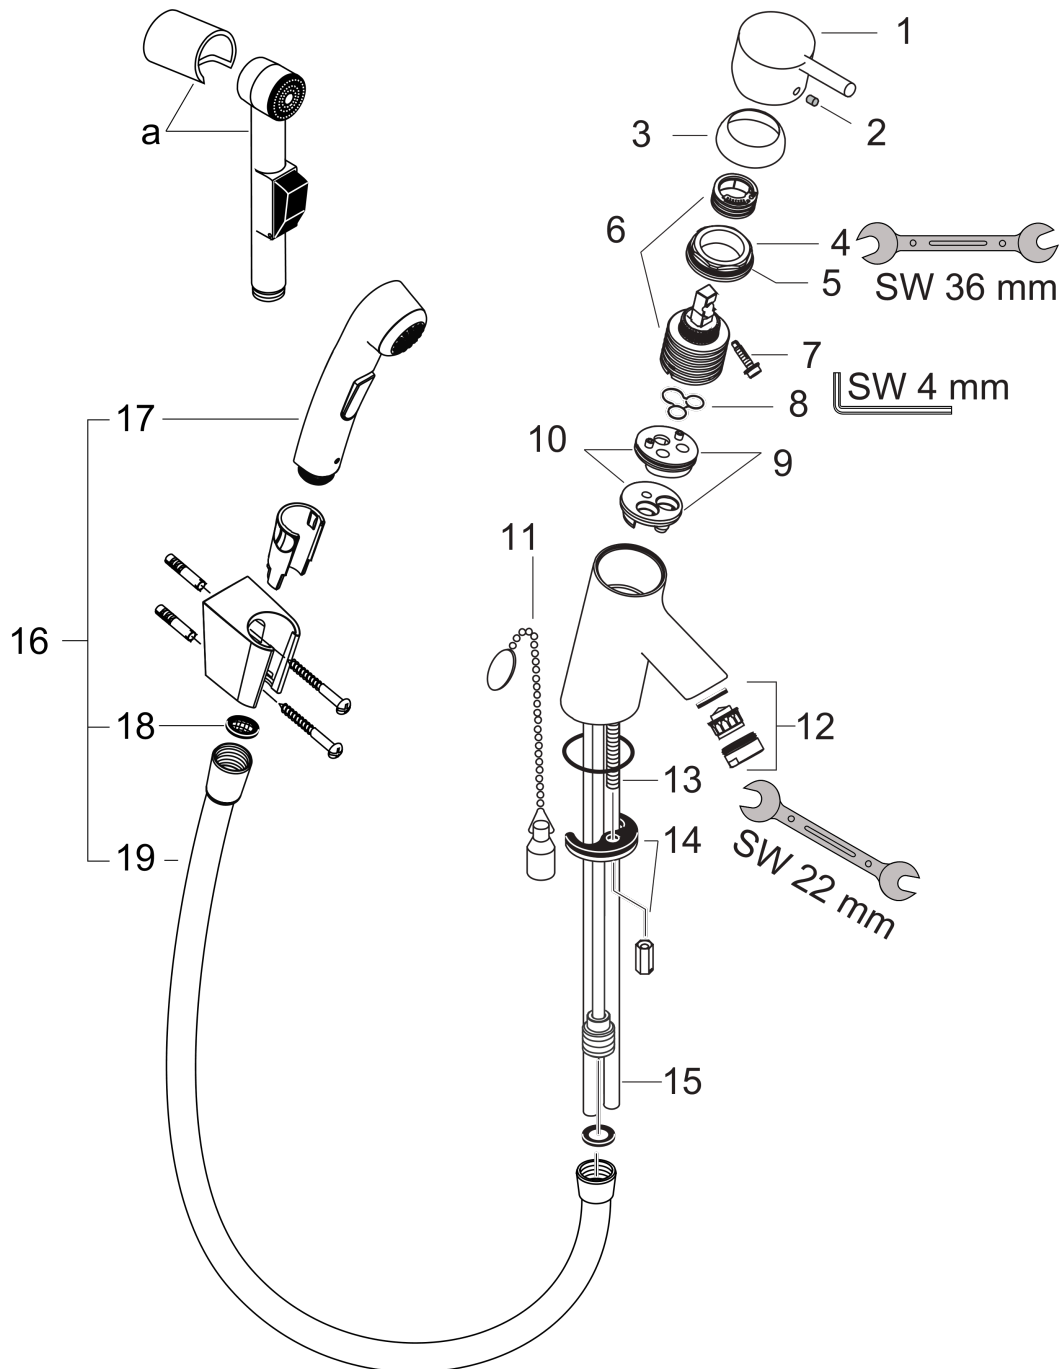

Talis S

Bidette 1jet hand shower/ Talis S single lever basin mixer set 1.60 m

Surfaces: Article Number: 32120000

Exploded Drawing

Year of production: 09/03 - 04/09

Talis S

Bidette 1jet hand shower/ Talis S single lever basin mixer set 1.60 m

Surfaces: Article Number: **32120000**

Spare part list

Year of production: **09/03 - 04/09**

Pos.	Description	Article Number	PC	PU
1	handle	32092000	11	1
2	screw cover	96338000	1	1
3	flange	96656000	2	1
4	nut	96690000	4	1
5	O-ring 36x2	98156000	1	1
6	cartridge, assy	92730000	11	1
7	locking screw for handle	96059000	3	1
8	seal	95008000	3	1
9	O-ring 35x2,5	96006000	1	1
10	adapter for cartridge	98563000	5	1
11	chain for plug	97109000	5	1
12	aerator M24x1 (15 l/min)	13913000	98	1
13	seal	97608000	2	1
14	fixing set	96016000	8	1
15	supply pipe 450 mm	96639000	10	1
16	handshower and hose	32128000	98	1
17	handshower	96907000	98	1
18	filter packing	94246000	1	1
19	shower hose Isiflex'B 1,60 m	28276000	98	1
a	handshower and hose	32128000	98	1