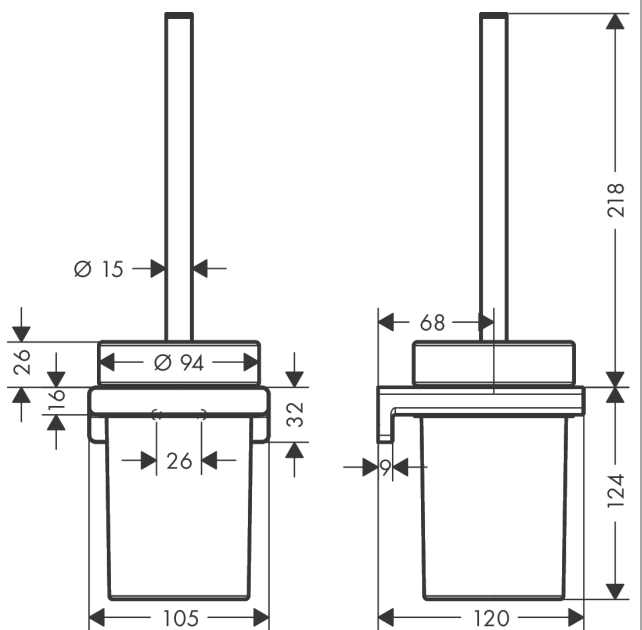

AddStoris

Toilet brush holder wall-mounted

Finish: **Chrome** Article Number: **41752007**

Description

product features

- wall-mounted
- material: metal, glass
- material recess: matt glass
- with removable insert
- with mounting material
- concealed fastening
- drilling distance 26 mm
- diameter drill hole: 6 mm

Design awards

reddot winner 2021

Product image

Scale drawing

AddStoris
Toilet brush holder wall-mounted
 Finish: **Chrome** Article Number: **41752007**

Exploded Drawing

Year of production: >04/21

AddStoris

Toilet brush holder wall-mounted

Finish: **Chrome** Article Number: **41752007**

Spare part list

Year of production: >04/21

Pos.	Description	Article Number	PC	PU
1	support element	94165000	3	1
2	mounting set	40915000	4	1
3	plastic ring	94204000	6	1
4	glass cup on its own	94201000	7	1
5	WC-brush black Ø 75 mm	93822000	4	1
6	stick with brush	94171000	9	1