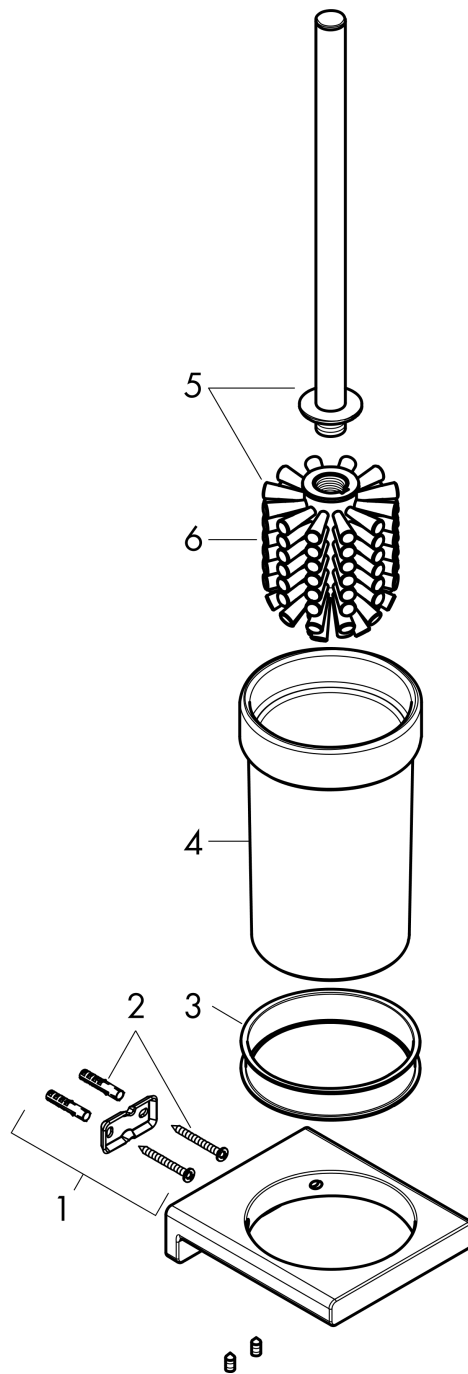

AddStoris

Toilet brush holder wall-mounted

Finish: **Chrome** Article Number: **41752007**

Description

product features

- wall-mounted
- material: metal, glass
- material recess: matt glass
- with removable insert
- with mounting material
- concealed fastening
- drilling distance 26 mm
- diameter drill hole: 6 mm

Design awards

reddot winner 2021

Product image

Scale drawing

AddStoris
Toilet brush holder wall-mounted
 Finish: **Chrome** Article Number: **41752007**

Exploded Drawing

Year of production: >04/21

AddStoris

Toilet brush holder wall-mounted

Finish: **Chrome** Article Number: **41752007**

Spare part list

Year of production: >04/21

Pos.	Description	Article Number	PC	PU
1	support element	94165000	3	1
2	mounting set	40915000	4	1
3	plastic ring	94204000	6	1
4	glass cup on its own	94201000	7	1
5	WC-brush black Ø 75 mm	93822000	4	1
6	stick with brush	94171000	9	1