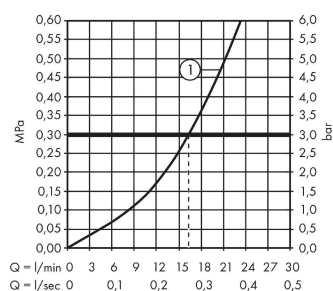

Talis E
Single lever shower mixer for exposed installation
 Finish: **Chrome** Article Number: **71760007**

Description

product features

- centre distance: 150 ± 12 mm
- maximum flow rate at 3 bar: 22 l/min
- ceramic cartridge
- temperature limitation adjustable
- non-return valve
- with silencer
- hose connection DN15
- connection dimension: DN15
- connection type: s-shaped connections

Product image

Scale drawing

Flowchart

Shower outlet with 1B-resistance

Talis E
Single lever shower mixer for exposed installation
 Finish: **Chrome** Article Number: **71760007**

Exploded Drawing

Year of production: >06/15