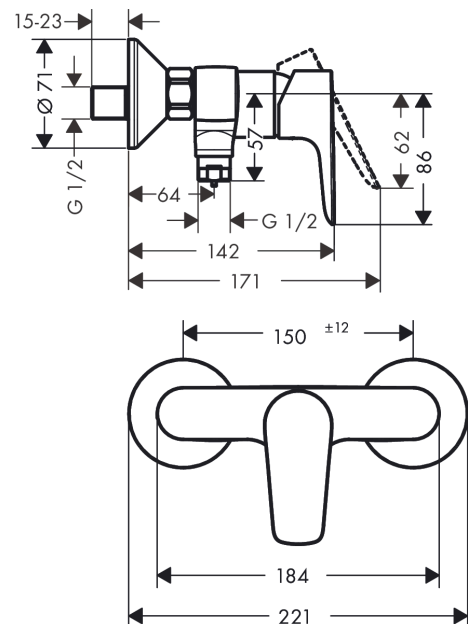

Talis E
Single lever shower mixer for exposed installation
 Finish: **Chrome** Article Number: **71760007**

Description

product features

- centre distance: 150 ± 12 mm
- maximum flow rate at 3 bar: 22 l/min
- ceramic cartridge
- temperature limitation adjustable
- non-return valve
- with silencer
- hose connection DN15
- connection dimension: DN15
- connection type: s-shaped connections

Product image

Scale drawing

Flowchart

Shower outlet with 1B-resistance

Talis E
Single lever shower mixer for exposed installation
 Finish: **Chrome** Article Number: **71760007**

Exploded Drawing

Year of production: >06/15

Talis E
Single lever shower mixer for exposed installation
 Finish: **Chrome** Article Number: **71760007**

Spare part list

Year of production: >06/15

Pos.	Description	Article Number	PC	PU
1	handle	92666000	8	1
2	screw cover	96338000	1	1
3	flange	97406000	6	1
4	nut	97977000	9	1
5	O-Ring 32x2	98193000	1	1
6	O-ring 33x1,5	98164000	1	1
7	cartridge, assy	92730000	11	1
8	locking screw for handle	95140000	2	1
9	seal	95008000	3	1
10	Hose Connection	96044000	5	1
11	O-ring 14x2	98129000	1	1
12	set of nuts	96157000	8	1
13	connecting thread	97220000	5	1
14	O-ring 15x2	98163000	1	1
15	filter packing	96922000	3	1
16	escutcheon Ø 70 mm	94135000	4	1
17	set of S-unions (±12 mm)	94140000	10	1