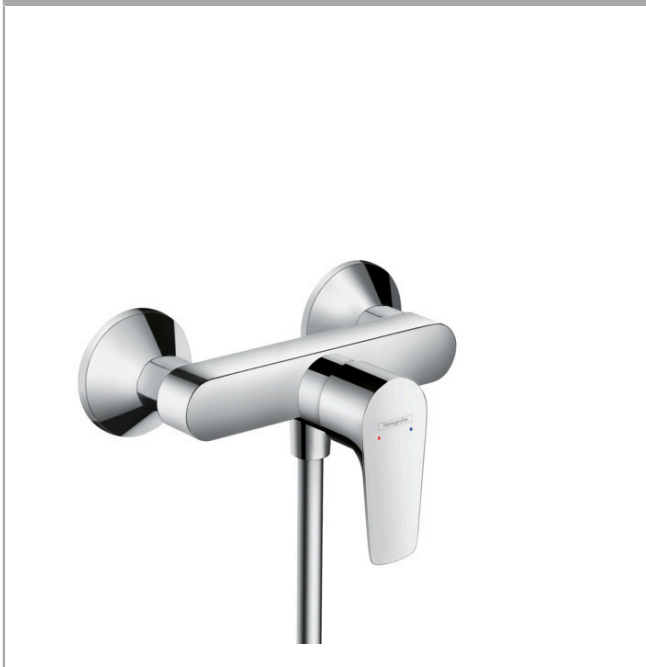

Talis E
Single lever shower mixer for exposed installation
 Finish: **Chrome** Article Number: **71760007**

Description

product features

- centre distance: 150 ± 12 mm
- maximum flow rate at 3 bar: 22 l/min
- ceramic cartridge
- temperature limitation adjustable
- non-return valve
- with silencer
- hose connection DN15
- connection dimension: DN15
- connection type: s-shaped connections

Product image

Scale drawing

Flowchart

Shower outlet with 1B-resistance

Talis E
Single lever shower mixer for exposed installation
 Finish: **Chrome** Article Number: **71760007**

Exploded Drawing

Year of production: >06/15

Talis E
Single lever shower mixer for exposed installation
 Finish: **Chrome** Article Number: **71760007**

Spare part list

Year of production: >06/15

Pos.	Description	Article Number	PC	PU
1	handle	92666000	8	1
2	screw cover	96338000	1	1
3	flange	97406000	6	1
4	nut	97977000	9	1
5	O-Ring 32x2	98193000	1	1
6	O-ring 33x1,5	98164000	1	1
7	cartridge, assy	92730000	11	1
8	locking screw for handle	95140000	2	1
9	seal	95008000	3	1
10	Hose Connection	96044000	5	1
11	O-ring 14x2	98129000	1	1
12	set of nuts	96157000	8	1
13	connecting thread	97220000	5	1
14	O-ring 15x2	98163000	1	1
15	filter packing	96922000	3	1
16	escutcheon Ø 70 mm	94135000	4	1
17	set of S-unions (±12 mm)	94140000	10	1