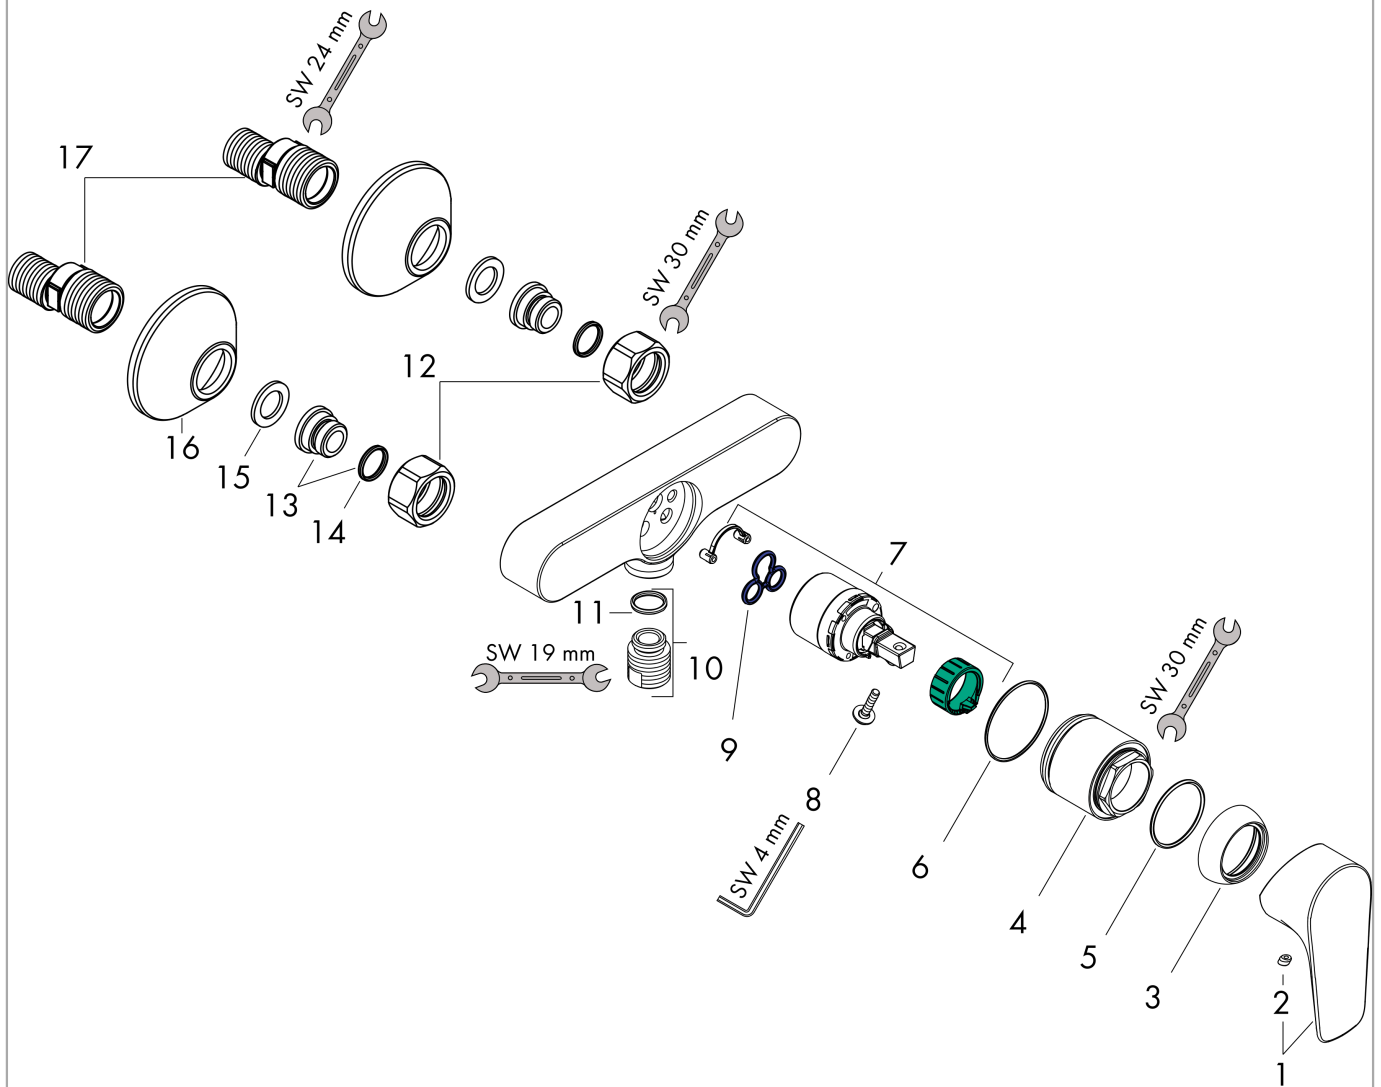

Talis E
Single lever shower mixer for exposed installation
 Finish: **Chrome** Article Number: **71760007**

Description

product features

- centre distance: 150 ± 12 mm
- maximum flow rate at 3 bar: 22 l/min
- ceramic cartridge
- temperature limitation adjustable
- non-return valve
- with silencer
- hose connection DN15
- connection dimension: DN15
- connection type: s-shaped connections

Product image

Scale drawing

Flowchart

Shower outlet with 1B-resistance

Talis E
Single lever shower mixer for exposed installation
 Finish: **Chrome** Article Number: **71760007**

Exploded Drawing

Year of production: >06/15

Talis E
Single lever shower mixer for exposed installation
 Finish: **Chrome** Article Number: **71760007**

Spare part list

Year of production: >06/15

Pos.	Description	Article Number	PC	PU
1	handle	92666000	8	1
2	screw cover	96338000	1	1
3	flange	97406000	6	1
4	nut	97977000	9	1
5	O-Ring 32x2	98193000	1	1
6	O-ring 33x1,5	98164000	1	1
7	cartridge, assy	92730000	11	1
8	locking screw for handle	95140000	2	1
9	seal	95008000	3	1
10	Hose Connection	96044000	5	1
11	O-ring 14x2	98129000	1	1
12	set of nuts	96157000	8	1
13	connecting thread	97220000	5	1
14	O-ring 15x2	98163000	1	1
15	filter packing	96922000	3	1
16	escutcheon Ø 70 mm	94135000	4	1
17	set of S-unions (±12 mm)	94140000	10	1