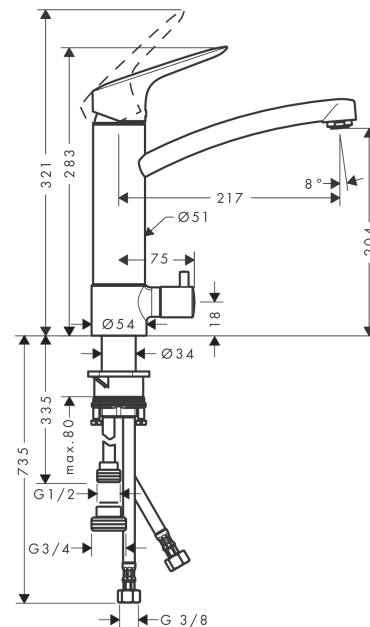

Logis M31

Single lever kitchen mixer 220, device shut-off valve, 1jet

Finish: **Chrome** Article Number: **71834000**

Description

product features

- ComfortZone 220
- swivel range 120°
- normal spray
- connection dimension: DN15
- maximum flow rate at 3 bar: 12 l/min
- ceramic cartridge
- connection type: G ½ connections
- temperature limitation adjustable
- suitable for continuous flow water heaters
- PA-IX 19316/IIA
- ACS 19 ACC NY 404 France, valide jusqu'au 16.12.2024
- KCW-2012-0426_South Korea_ WOM
- SINTEF 1744

Technology

Product image

Scale drawing

Logis M31

Single lever kitchen mixer 220, device shut-off valve, 1jet

Finish: **Chrome** Article Number: **71834000**

Flowchart

Logis M31
Single lever kitchen mixer 220, device shut-off valve, 1jet
 Finish: **Chrome** Article Number: **71834000**

Exploded Drawing

Year of production: >02/15

Logis M31

Single lever kitchen mixer 220, device shut-off valve, 1jet

Finish: **Chrome** Article Number: **71834000**

Spare part list

Year of production: >02/15

Pos.	Description	Article Number	PC	PU
1	handle	92465000	11	1
2	screw cover	96338000	1	1
3	flange	97995000	6	1
4	nut	97996000	8	1
5	O-ring 41x2	98212000	1	1
6	cartridge, assy	92730000	11	1
7	locking screw for handle	95140000	2	1
8	seal	95008000	3	1
9	spout cpl.	98349000	14	1
10	aerator M24x1 (15 l/min)	13913000	98	1
11	adapter for cartridge	98750000	4	1
12	O-Ring 30x2	98186000	1	1
13	sealing set	98702000	3	1
14	O-Ring 36x2,5	98190000	1	1
15	locating ring	92211000	3	1
16	handle	95629000	9	1
17	handle fixing set	98932000	5	1
18	shut off unit right closing	98817000	8	1
19	support	97523000	2	1
20	fixing set (Ø 34)	95049000	5	1
21	lever collar	97548000	1	1
22	flat seal	97674000	1	1
23	connection hose 900 mm M8x0,75 G3/8	96316000	9	1
24	O-ring 7x1,5	98422000	1	1
25	reduction coupling	92844000	5	1
26	sealing set	95581000	2	1