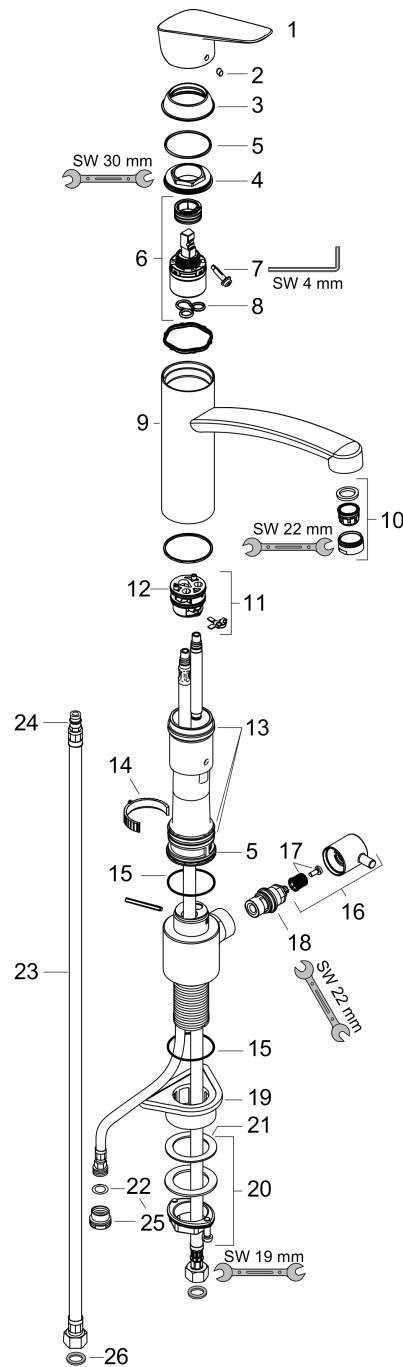

Logis M31

Single lever kitchen mixer 220, device shut-off valve, 1jet

Finish: **Chrome** Article Number: **71834000**

Description

product features

- ComfortZone 220
- swivel range 120°
- normal spray
- connection dimension: DN15
- maximum flow rate at 3 bar: 12 l/min
- ceramic cartridge
- connection type: G ½ connections
- temperature limitation adjustable
- suitable for continuous flow water heaters
- PA-IX 19316/IIA
- ACS 19 ACC NY 404 France, valide jusqu'au 16.12.2024
- KCW-2012-0426_South Korea_ WOM
- SINTEF 1744

Technology

Product image

Scale drawing

Logis M31

Single lever kitchen mixer 220, device shut-off valve, 1jet

Finish: **Chrome** Article Number: **71834000**

Flowchart

Logis M31
Single lever kitchen mixer 220, device shut-off valve, 1jet
 Finish: **Chrome** Article Number: **71834000**

Exploded Drawing

Year of production: >02/15

Logis M31

Single lever kitchen mixer 220, device shut-off valve, 1jet

Finish: **Chrome** Article Number: **71834000**

Spare part list

Year of production: >02/15

Pos.	Description	Article Number	PC	PU
1	handle	92465000	11	1
2	screw cover	96338000	1	1
3	flange	97995000	6	1
4	nut	97996000	8	1
5	O-ring 41x2	98212000	1	1
6	cartridge, assy	92730000	11	1
7	locking screw for handle	95140000	2	1
8	seal	95008000	3	1
9	spout cpl.	98349000	14	1
10	aerator M24x1 (15 l/min)	13913000	98	1
11	adapter for cartridge	98750000	4	1
12	O-Ring 30x2	98186000	1	1
13	sealing set	98702000	3	1
14	O-Ring 36x2,5	98190000	1	1
15	locating ring	92211000	3	1
16	handle	95629000	9	1
17	handle fixing set	98932000	5	1
18	shut off unit right closing	98817000	8	1
19	support	97523000	2	1
20	fixing set (Ø 34)	95049000	5	1
21	lever collar	97548000	1	1
22	flat seal	97674000	1	1
23	connection hose 900 mm M8x0,75 G3/8	96316000	9	1
24	O-ring 7x1,5	98422000	1	1
25	reduction coupling	92844000	5	1
26	sealing set	95581000	2	1