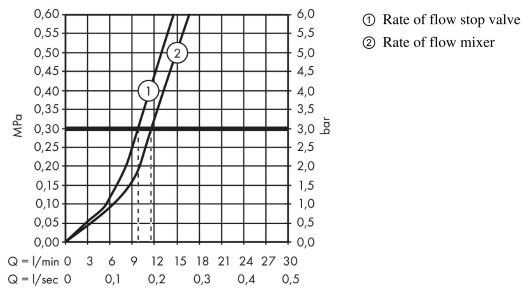

Logis M31

Single lever kitchen mixer 220, device shut-off valve, 1jet

Finish: **Chrome** Article Number: **71834000**

Flowchart