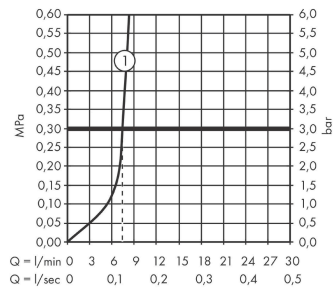

Rebris S
Single lever shower mixer for exposed installation
 Finish: **Chrome** Article Number: **72640007**

Description

product features

- 1 function
- centre distance: 150 ± 12 mm
- maximum flow rate at 3 bar: 7,4 l/min
- flow rate of hand shower at 3 bar: 7,4 l/min
- ceramic cartridge
- temperature limitation adjustable
- non-return valve
- with silencer
- hose connection DN15
- connection dimension: DN15
- min. operating pressure: 1 bar
- max. operating pressure: 10 bar
- connection type: s-shaped connections

Design awards

reddot winner 2022

Product image

Scale drawing

Rebris S
Single lever shower mixer for exposed installation
 Finish: **Chrome** Article Number: **72640007**

Flowchart

Rebris S
Single lever shower mixer for exposed installation
 Finish: **Chrome** Article Number: **72640007**