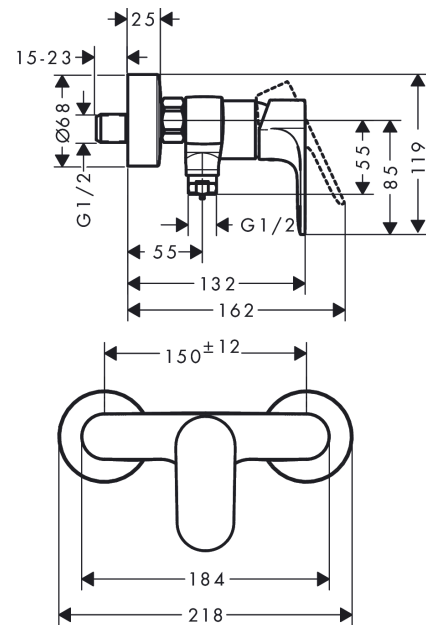

Rebris S
Single lever shower mixer for exposed installation
 Finish: **Chrome** Article Number: **72640007**

Description

product features

- 1 function
- centre distance: 150 ± 12 mm
- maximum flow rate at 3 bar: 7,4 l/min
- flow rate of hand shower at 3 bar: 7,4 l/min
- ceramic cartridge
- temperature limitation adjustable
- non-return valve
- with silencer
- hose connection DN15
- connection dimension: DN15
- min. operating pressure: 1 bar
- max. operating pressure: 10 bar
- connection type: s-shaped connections

Design awards

reddot winner 2022

Product image

Scale drawing

Rebris S
Single lever shower mixer for exposed installation
 Finish: **Chrome** Article Number: **72640007**

Flowchart

Rebris S
Single lever shower mixer for exposed installation
 Finish: **Chrome** Article Number: **72640007**

Exploded Drawing

Year of production: >06/22